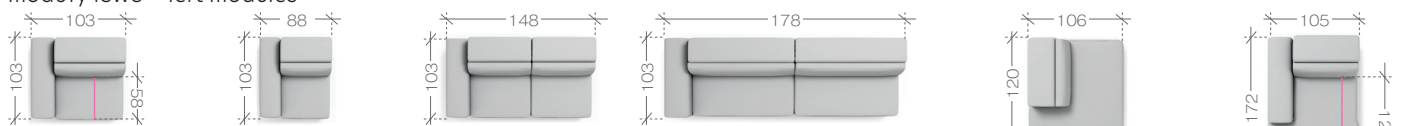

GENOVA ważne informacje...

important information ...

rozmiary i modele...

sizes and models ...

pufa, fotel i sofy > pouf, armchair and sofas

1. pufa > pouf

1. Package - 110x70x35 cm (0,27m³, 14kg)

2. fotel > armchair 60BL+BP

1. Package - 120x106x70 cm (0,89m³, 47kg)

4. fotel > armchair 75BL+BP

1. Package - 135x106x70 cm (1,00m³, 50kg)

6. sofa > sofa 2

1. Package - 180x106x70 cm (1,34m³, 63kg)

7. sofa > sofa 2S**

1. Package - 180x106x70 cm (1,34m³, 69kg)

8. sofa > sofa 3

1. Package - 210x106x70 cm (1,56m³, 68kg)

9. sofa > sofa 3S**

1. Package - 210x106x70 cm (1,56m³, 76kg)

1. Package - 120x106x70 cm (0,89m³, 64,5kg)

1. Package - 135x106x70 cm (1,00m³, 67,5kg)

moduły lewe > left modules

10. 1BL

1. Package - 106x106x70 cm (0,79m³, 39kg)

11. 1SBL**

1. Package - 106x106x70 cm (0,79m³, 43,5kg)

12. 75BL recliner***

1. Package - 106x106x70 cm (0,79m³, 56,5kg)

13. 60BL

1. Package - 92x106x70 cm (0,68m³, 36kg)

14. 60BL recliner***

1. Package - 92x106x70 cm (0,68m³, 53,5kg)

15. 2BL

1. Package - 152x106x70 cm (1,13m³, 52kg)

16. 2SBL**

1. Package - 152x106x70 cm (1,13m³, 58kg)

17. 2FBL*(120x120)

1. Package - 152x106x70 cm (1,13m³, 74kg)

18. 3BL

1. Package - 182x106x70 cm (1,35m³, 57kg)

19. 3FBL*(120x150)

1. Package - 182x106x70 cm (1,35m³, 79kg)

20. 3SBL**

1. Package - 182x106x70 cm (1,35m³, 65kg)

21. OL

1. Package - 125x110x70 cm (0,96m³, 45kg)

22. OSL**

1. Package - 125x110x70 cm (0,96m³, 45kg)

23. OBL

1. Package - 175x110x70 cm (1,35m³, 63kg)

24. OSBL**

1. Package - 175x110x70 cm (1,35m³, 63kg)

moduły środkowe (łąączące) > middle modules (connecting)

25. 1

1. Package - 80x106x70 cm (0,59m³, 28kg)

26. 1K

1. Package - 80x106x70 cm (0,59m³, 28kg)

27. 75 recliner***

1. Package - 80x106x70 cm (0,59m³, 45,5kg)

28. 1S**